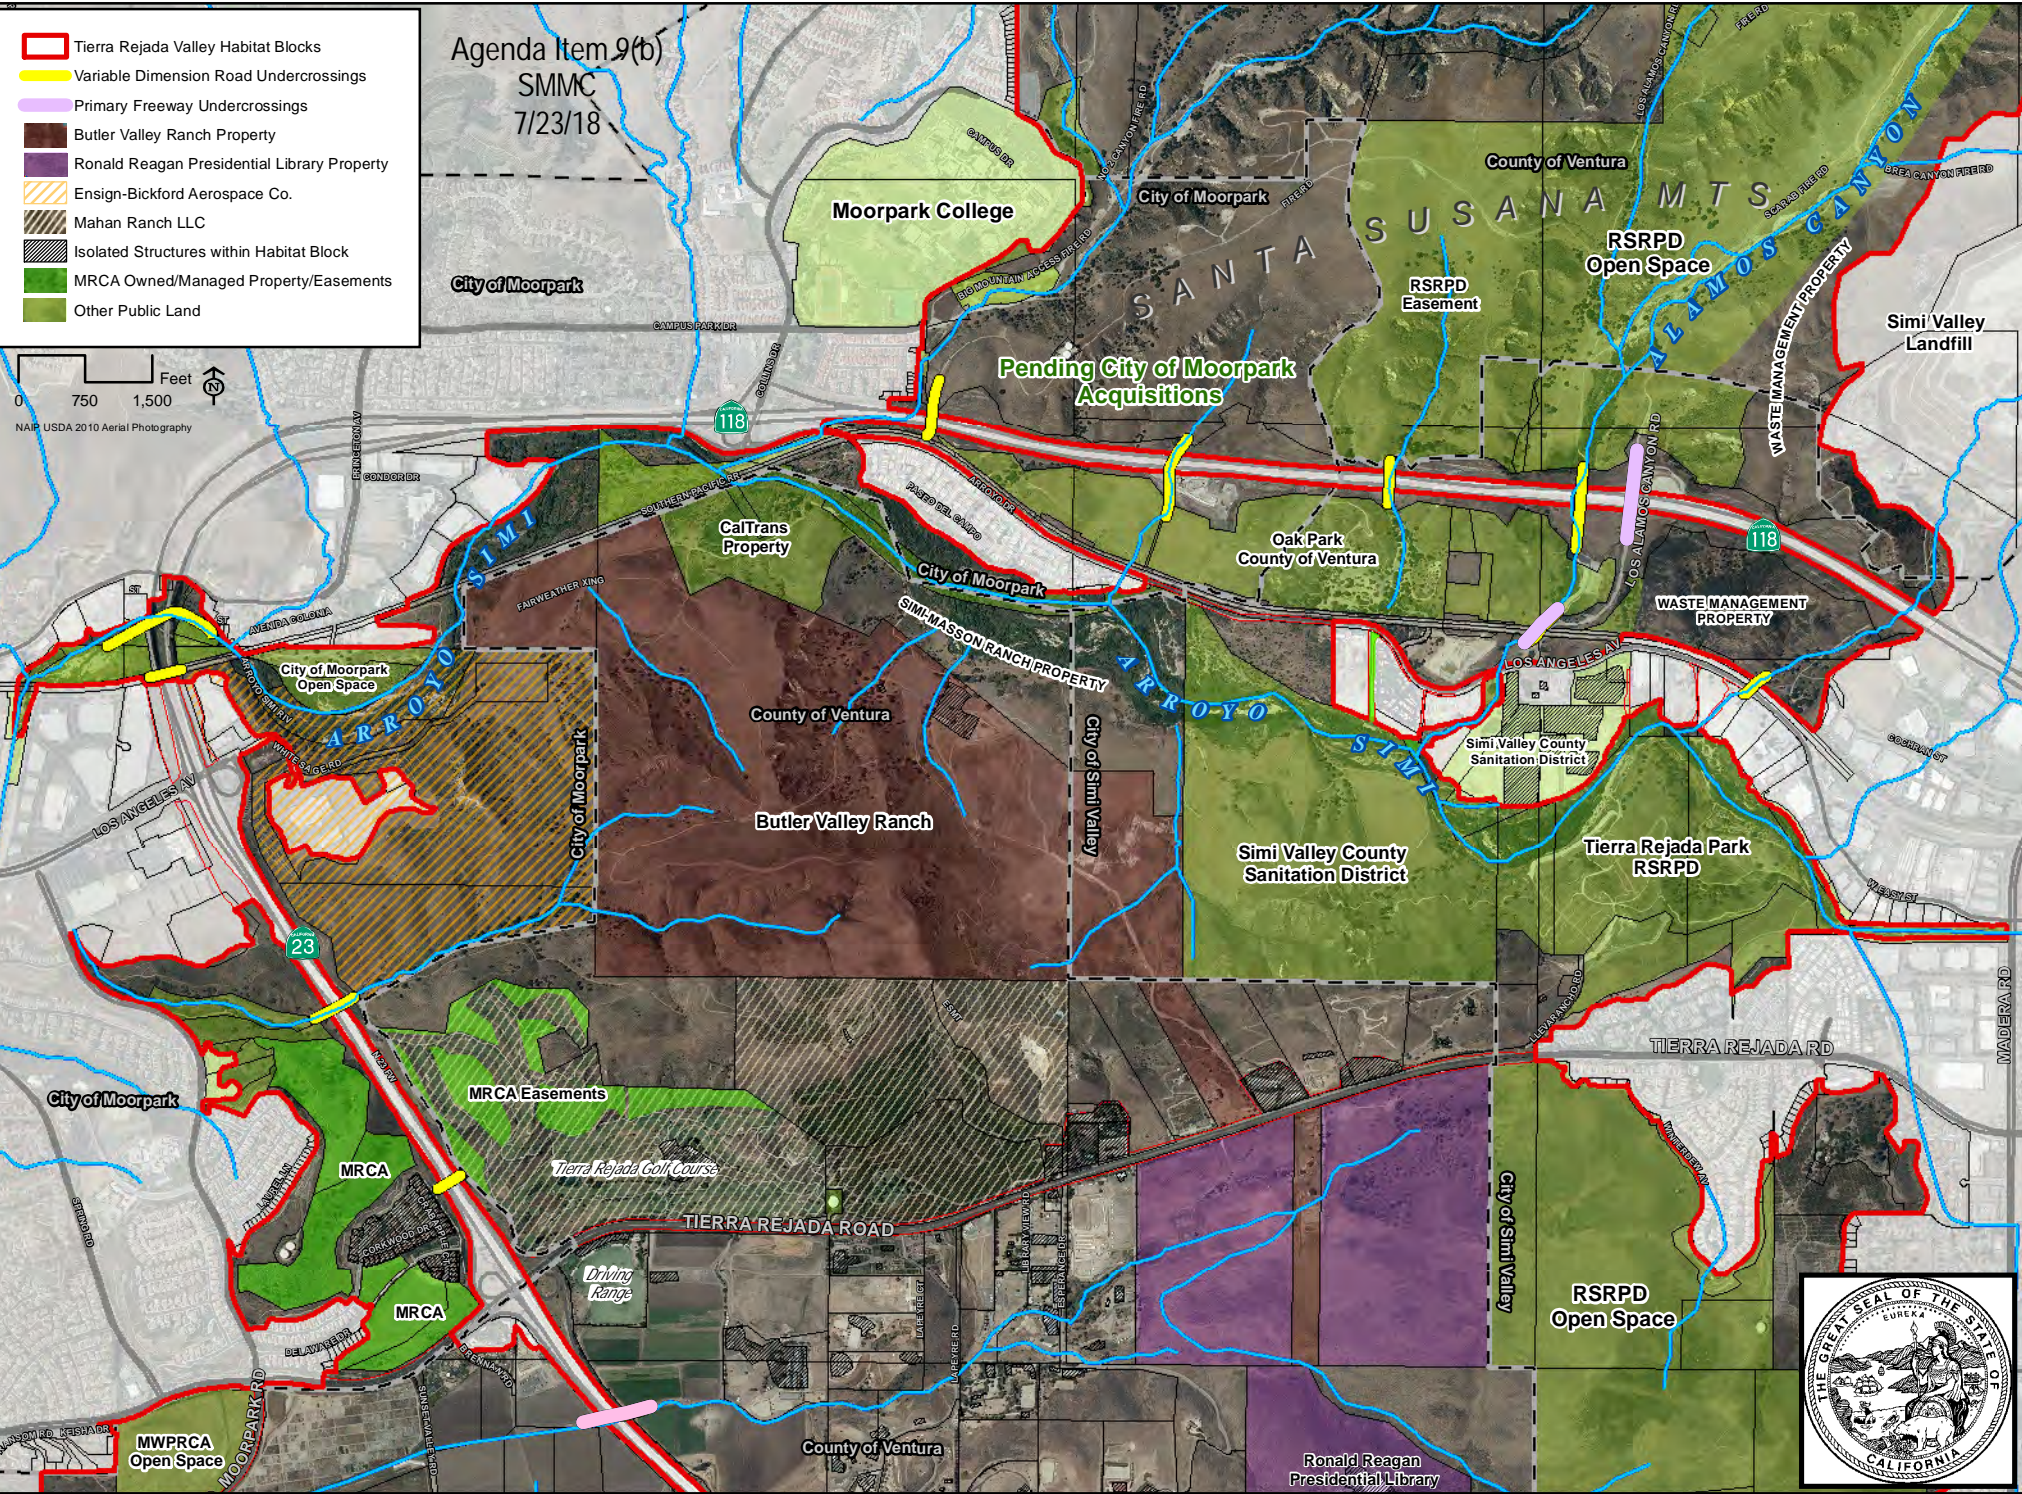

Agenda Item 9(b)
SMMC
7/23/18

- Tierra Rejada Valley Habitat Blocks
- Variable Dimension Road Undercrossings
- Primary Freeway Undercrossings
- Butler Valley Ranch Property
- Ronald Reagan Presidential Library Property
- Ensign-Bickford Aerospace Co.
- Mahan Ranch LLC
- Isolated Structures within Habitat Block
- MRCA Owned/Managed Property/Easements
- Other Public Land

Tierra Rejada Valley Habitat Linkage Hub Planning Map (North Section)